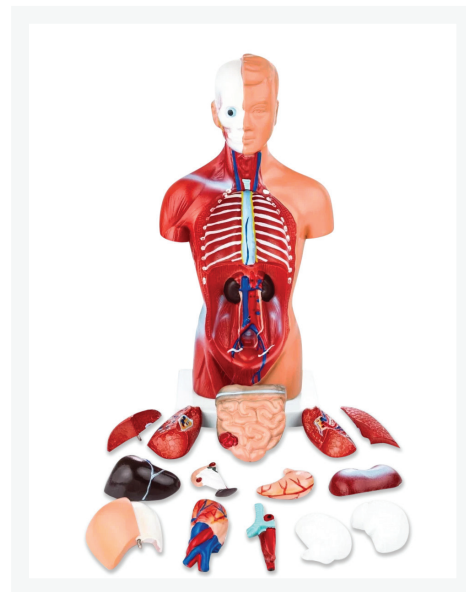

MODELSCART

Sexless Human Torso Small (15 Parts) 26CM

RX-203

Description

- Size: 26 cm.
- Made of PVC.
- Showing the position of the inner organs and the shape and structure of the head anatomy and shows the main body of anatomical systems of the human body, such as breathing, digestion, urinary and reproduction.
- Parts: 15 Parts. Torso, brain (2 parts), heart, oesophagus trachea and aorta, lungs (4 parts), skull cap, stomach, membrane(diaphragm), liver, pancreas and spleen, intestine.
- Easy to remove and assemble the different parts.