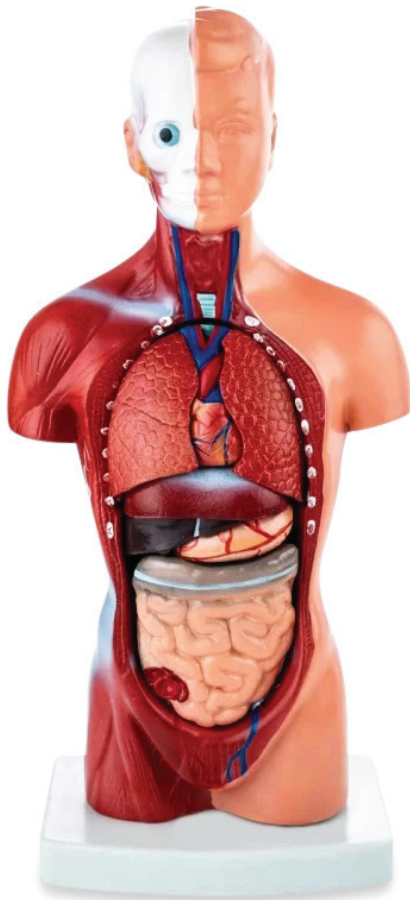

MODELSCART

Sexless Human Torso Small (15 Parts) 26CM

RX-203

Description

- Size: 26 cm.
- Made of PVC.
- Showing the position of the inner organs and the shape and structure of the head anatomy and shows the main body of anatomical systems of the human body, such as breathing, digestion, urinary and reproduction.
- Parts: 15 Parts. Torso, brain (2 parts), heart, oesophagus trachea and aorta, lungs (4 parts), skull cap, stomach, membrane(diaphragm), liver, pancreas and spleen, intestine.
- Easy to remove and assemble the different parts.