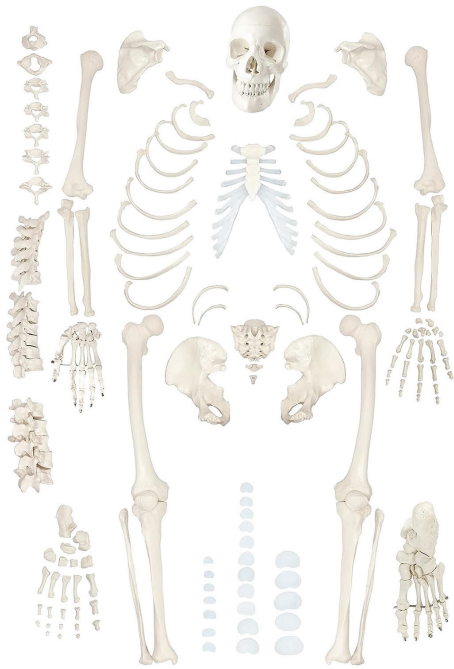

MODELSCART

Life-Size Disarticulated Skeleton with Skull Model

XC-130

Description

- Life size.
- Made of PVC.
- Complete set.
- Ideal for study of individual bones, as well as identification practice for students.
- Skull calvarium can be removed, Mandible is movable & all skull foramina, fissures, processes are well depicted
- Teeth are separately installed, same as real one, in ceramic white colour.
- Right hand and foot are articulated.
- Left hand and foot are disarticulated.
- All intervertebral discs provided.