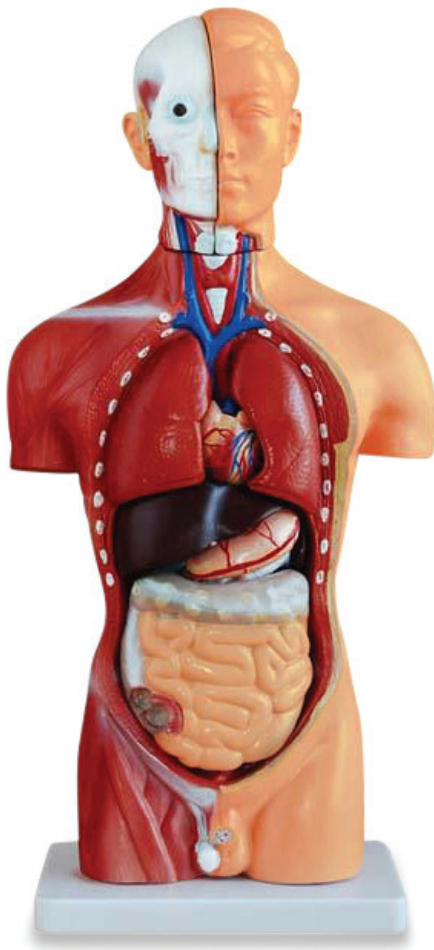

Male Torso (13 Parts)

42CM

XC-202A

Description

- This male torso features 13 parts, including torso, head (2 parts), brain, lung (2 parts), heart (2 parts), stomach, liver, kidney, pancreas and spleen, intestine.
- Made of PVC plastic. Mounted on plastic base.