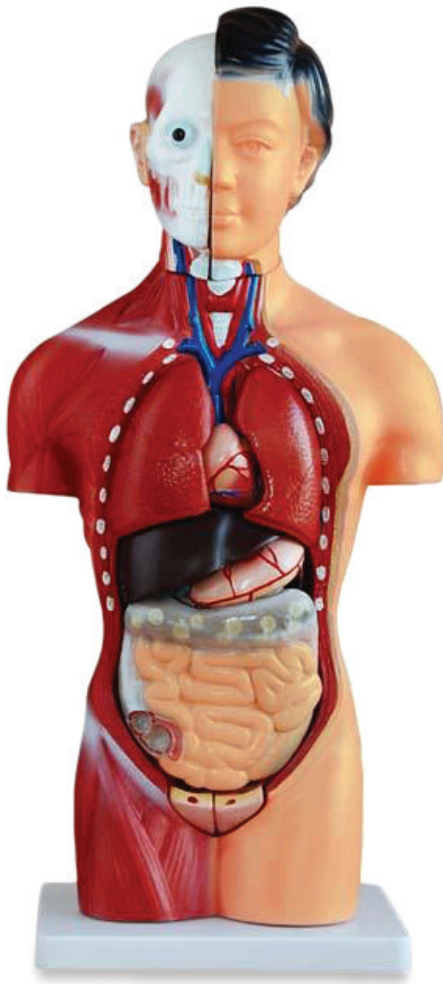

MODELSCART

Female Torso (13 Parts)

42CM

XC-202B

Description

- This female torso features 15 parts, including torso, head (2 parts), brain, lung (2 parts), heart (2 parts), stomach, liver, kidney, pancreas and spleen, intestine, female genitalia (2 parts).
- Made of PVC plastic. Mounted on plastic base.