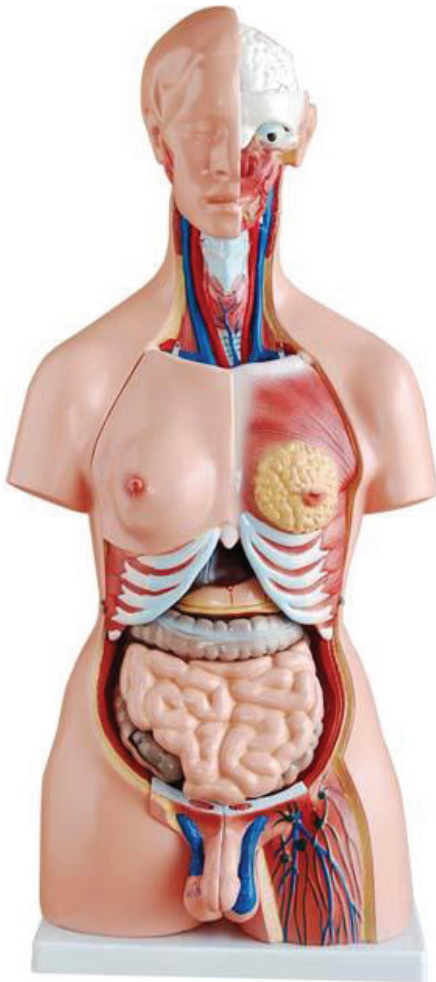

MODELSCART

Unisex Torso Model (23 parts) 85CM

XC-204

Description

- Made of PVC.
- Consist of occipital plate, 7 cervical vertebrae with intervertebral discs, cervical nerves, vertebral arteries and spinal cord.
- On stand.