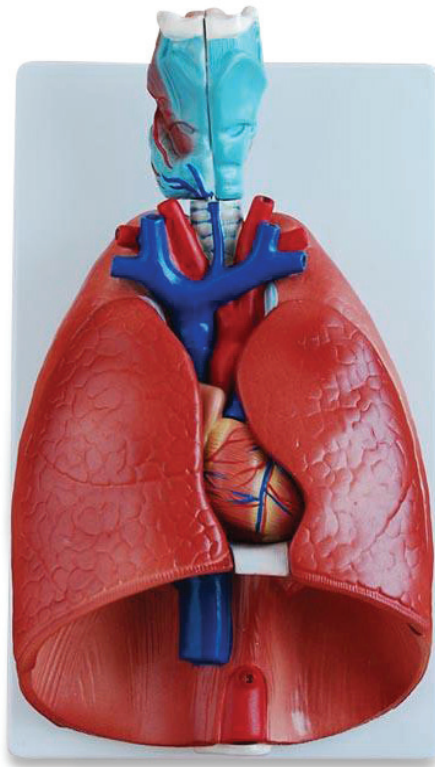

MODELSCART

Larynx, Heart and Lung Model

XC-320

Description

- Life size
- Dissectible in 7 parts
- Showing the larynx (dissected along the sagittal plane), the lungs (dissected along the frontal plane) & a 2 parts heart.
- Mounted on base
- Made of PVC