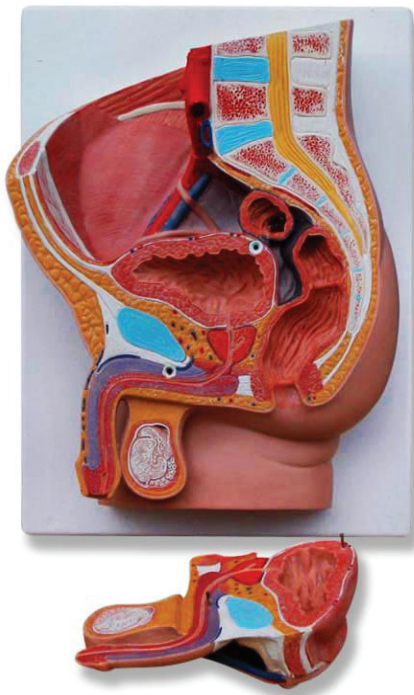

## Human Male Pelvis Section (2 Parts) Model

XC-331 B

### Description

- This median section model shows the normal position of male genital organs with bladder and rectum in the male pelvis.
- Dissectible into 2 parts.
- Made of PVC plastic.