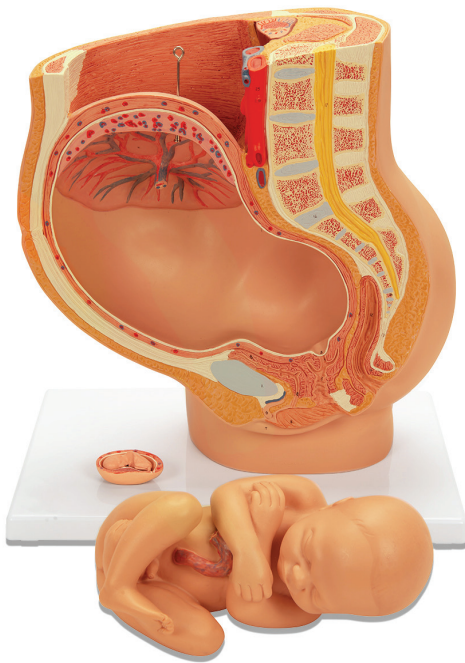

Human Female Pregnant Pelvis Section (4 parts) Model

XC-332B

Description

- This median section models shows normal position of child before birth.
- Removable foetus.
- Made of PVC plastic.
- Size: 38 × 25 × 40 cm.