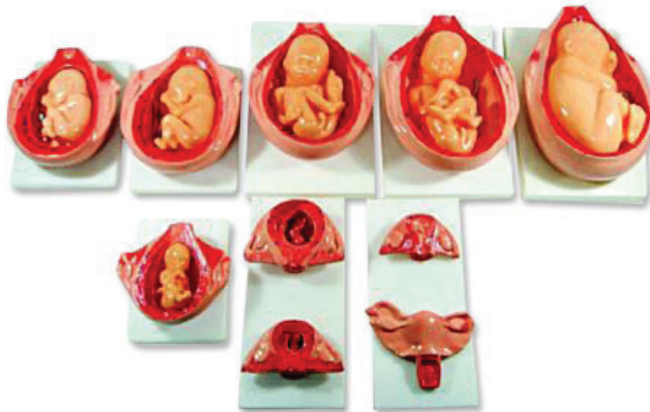

MODELSCART

The Development Process of Fetus

XC-414

Description

- Made of PVC and synthetic rubber.
- The model consists of 10 parts and shows the relationship between fetus and Uterus during the gestation period. Part No. Gestation Month
Appearance/Height of Fetus
- 1st Normal Uterus Inner genitals
- 2nd First Placenta is shown
- 3rd Second Embryo looks like human
- 4th Third Fetus is about 9 cm
- 5th Fourth Fetus is about 16 cm
- 6th Fifth Fetus is about 25 cm
- 7th Sixth Fetus is about 30 cm
- 8th Seventh Fetus is about 35 cm
- 9th Eighth Fetus is about 40 cm
- 10th Ninth Fetus is about 45 cm